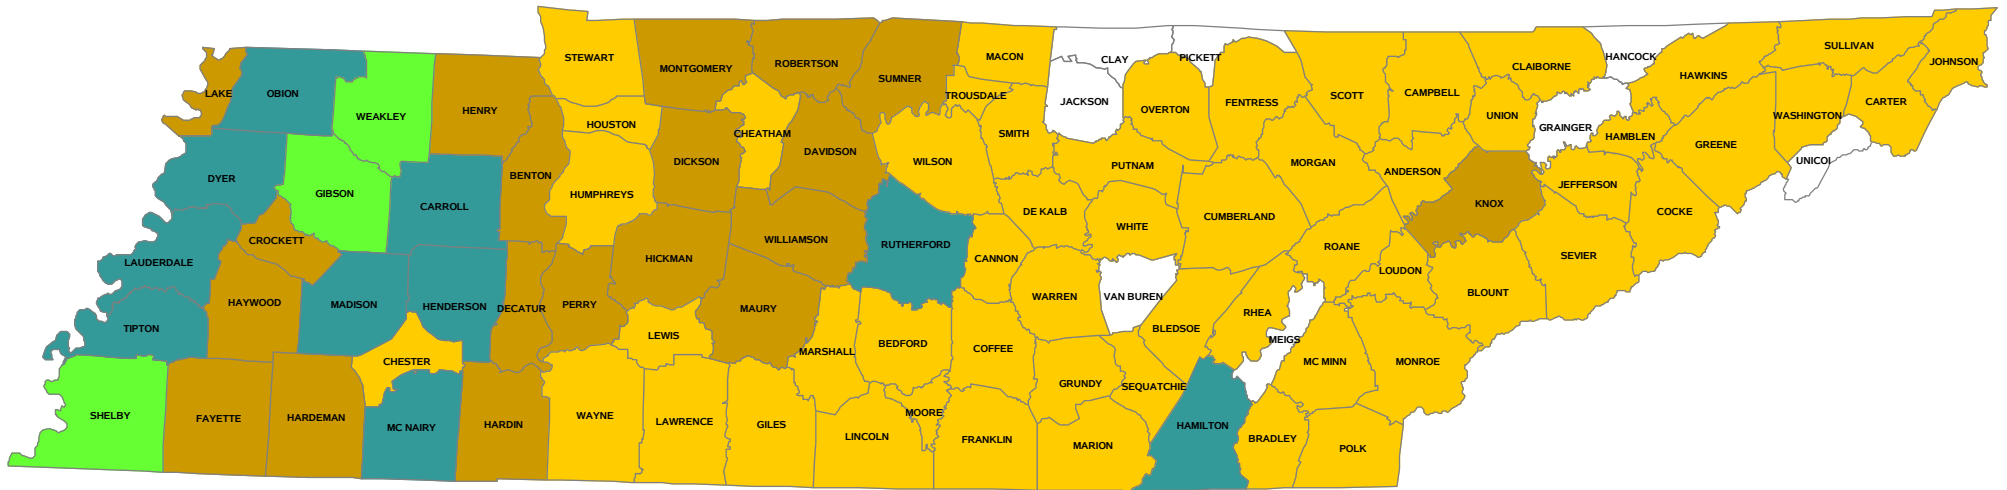

THE UNIVERSITY OF TENNESSEE AT MARTIN ENROLLMENT BY GEOGRAPHIC DISTRIBUTION Fall 2025

TN Residents: 7,460 Residents of Other States: 585 International Students: 56

Enrollment 1 to 49 50 to 199 200 to 499 500 or Above